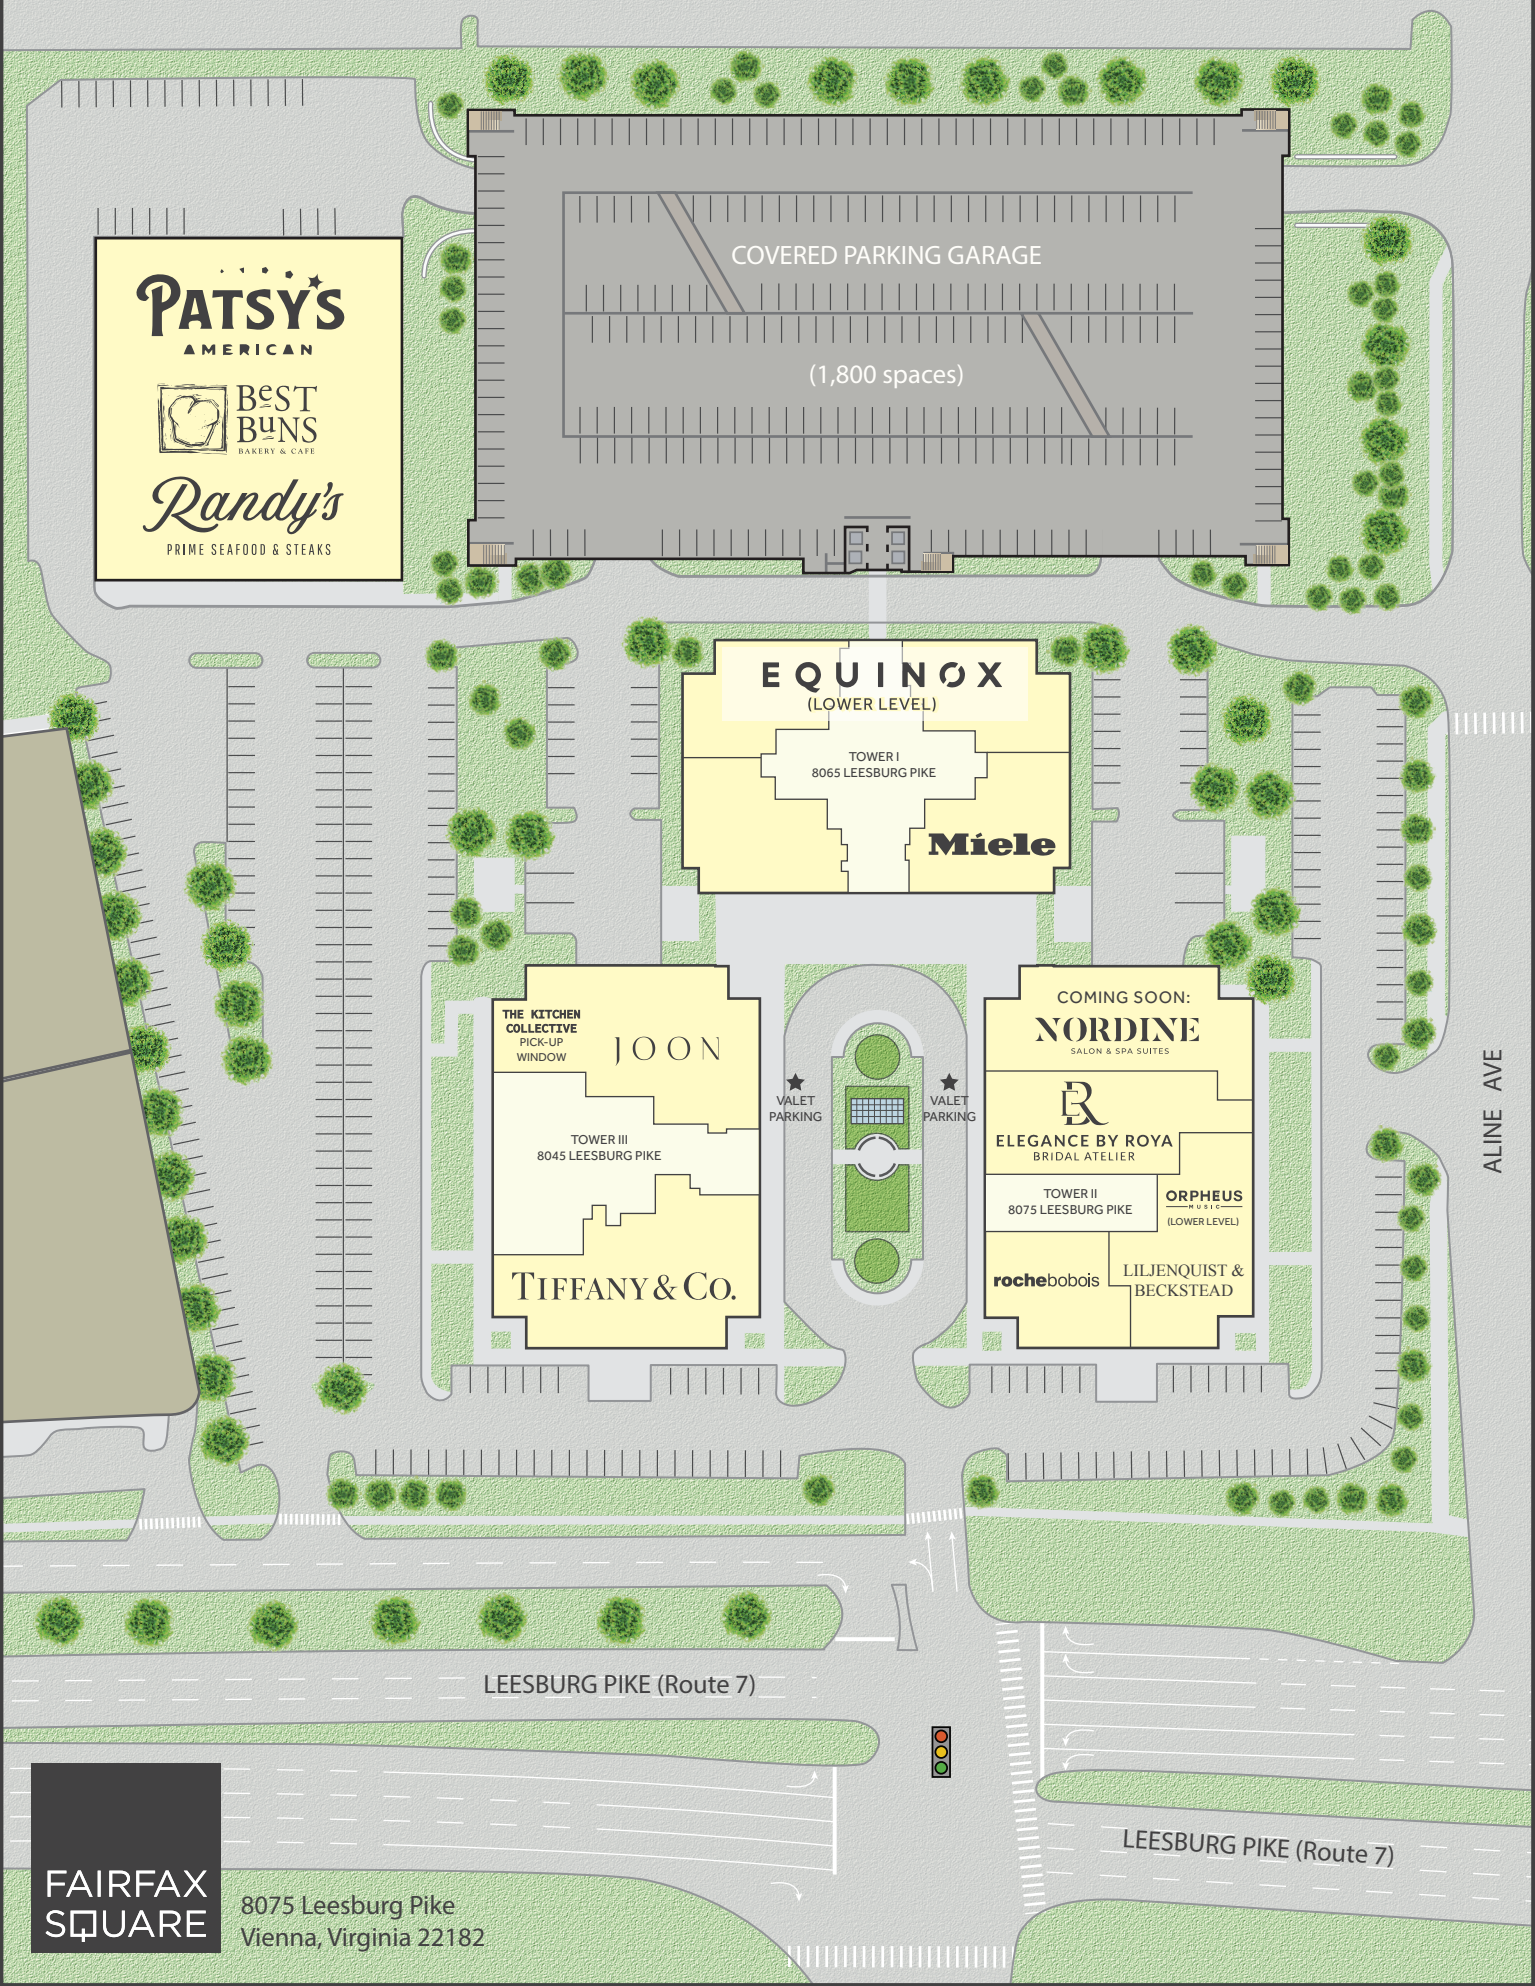

PATSY'S
AMERICAN

BEST BUNS
BAKERY & CAFE

Randy's
PRIME SEAFOOD & STEAKS

COVERED PARKING GARAGE
(1,800 spaces)

EQUINOX
(LOWER LEVEL)
TOWER I
8065 LEESBURG PIKE
Miele

THE KITCHEN COLLECTIVE
PICK-UP WINDOW
JOON
TOWER III
8045 LEESBURG PIKE
TIFFANY & CO.

COMING SOON:
NORDINE
SALON & SPA SUITES
ELEGANCE BY ROYA
BRIDAL ATELIER
TOWER II
8075 LEESBURG PIKE
ORPHEUS
(LOWER LEVEL)
rochebobois **LILJENQUIST & BECKSTEAD**

VALET PARKING

FAIRFAX SQUARE

8075 Leesburg Pike
Vienna, Virginia 22182

LEESBURG PIKE (Route 7)

ALINE AVE